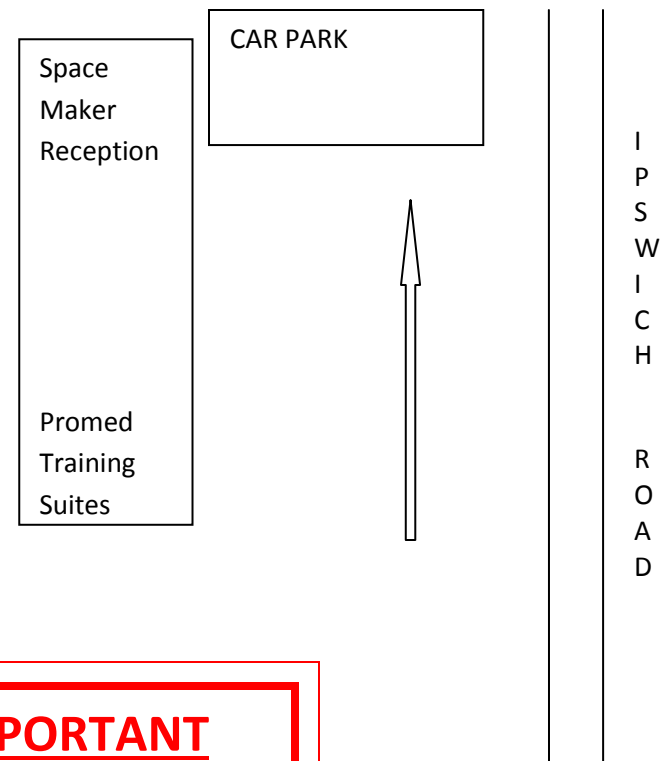

Promed Training Limited
Suit 3 (Training Room Downstairs)
572 Ipswich Road
Colchester
Essex
CO4 9HB
0845 094 9861. info@promedtraining.com

Promed Training Limited Training Rooms
Are Situated as Part of the Space Maker
Self Storage Complex. (Big White Building
with an Orange Stripe)

CAR PARKING

Please use the car park area that is
situated at the end of the driveway past
reception as you turn into Space Maker
from Ipswich Road.

Please Note:

First Aid Course Timings unless otherwise stated.