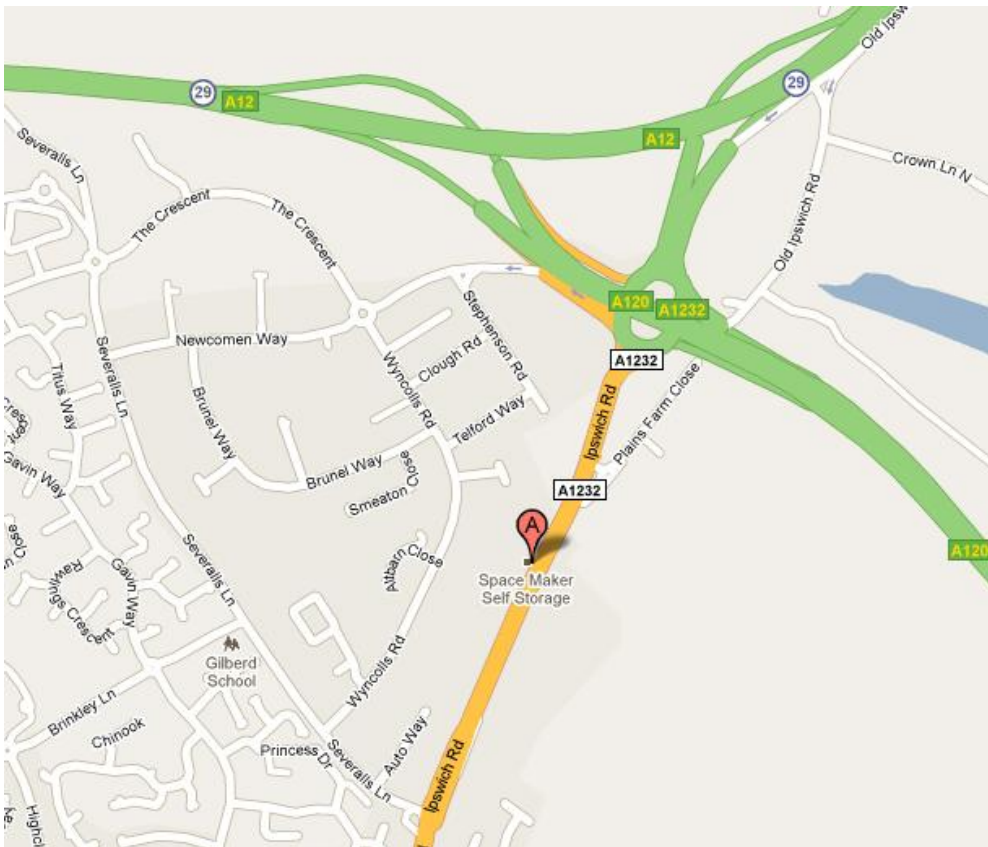

CAR PARKING

Please use the car park area that is
situated at the end of the driveway past
reception as you turn into Space Maker
from Ipswich Road.

Please Note:

First Aid Course Timings unless otherwise stated.